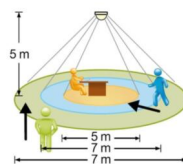

**MECHANICS**

Housing colour	traffic white RAL 9016
Dimensions (LxWxH/DxH)	160mm x 51mm x 69mm
Weight (net)	0.08kg
Type of installation	Ceiling-mounted single installation, Pendant individual mounting, Pendant light strip mounting

**Dimensions**

L	160 mm	Length
B	51 mm	Width
H	69 mm	Height

**DEEP-LINK**

<https://www.regiolux.de/en/article/60609000100>