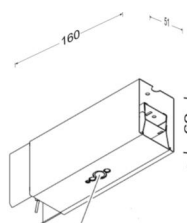

**MECHANICS**

Housing colour	traffic white RAL 9016
Dimensions (LxWxH/DxH)	160mm x 51mm x 69mm
Weight (net)	0.08kg
Type of installation	Ceiling-mounted single installation, Pendant individual mounting, Pendant light strip mounting

**Dimensions**

L	160 mm	Length
B	51 mm	Width
H	69 mm	Height

**DEEP-LINK**

<https://www.regiolux.de/en/article/60609000100>

### MONITORING AREA

Mounting Height	2,5m	3,5m	5m
Ø max. sitting[S]	3,3m	5m	-
Ø max. radial[R]	5,3m	7m	7m
Ø max. tangential[T]	-	-	-